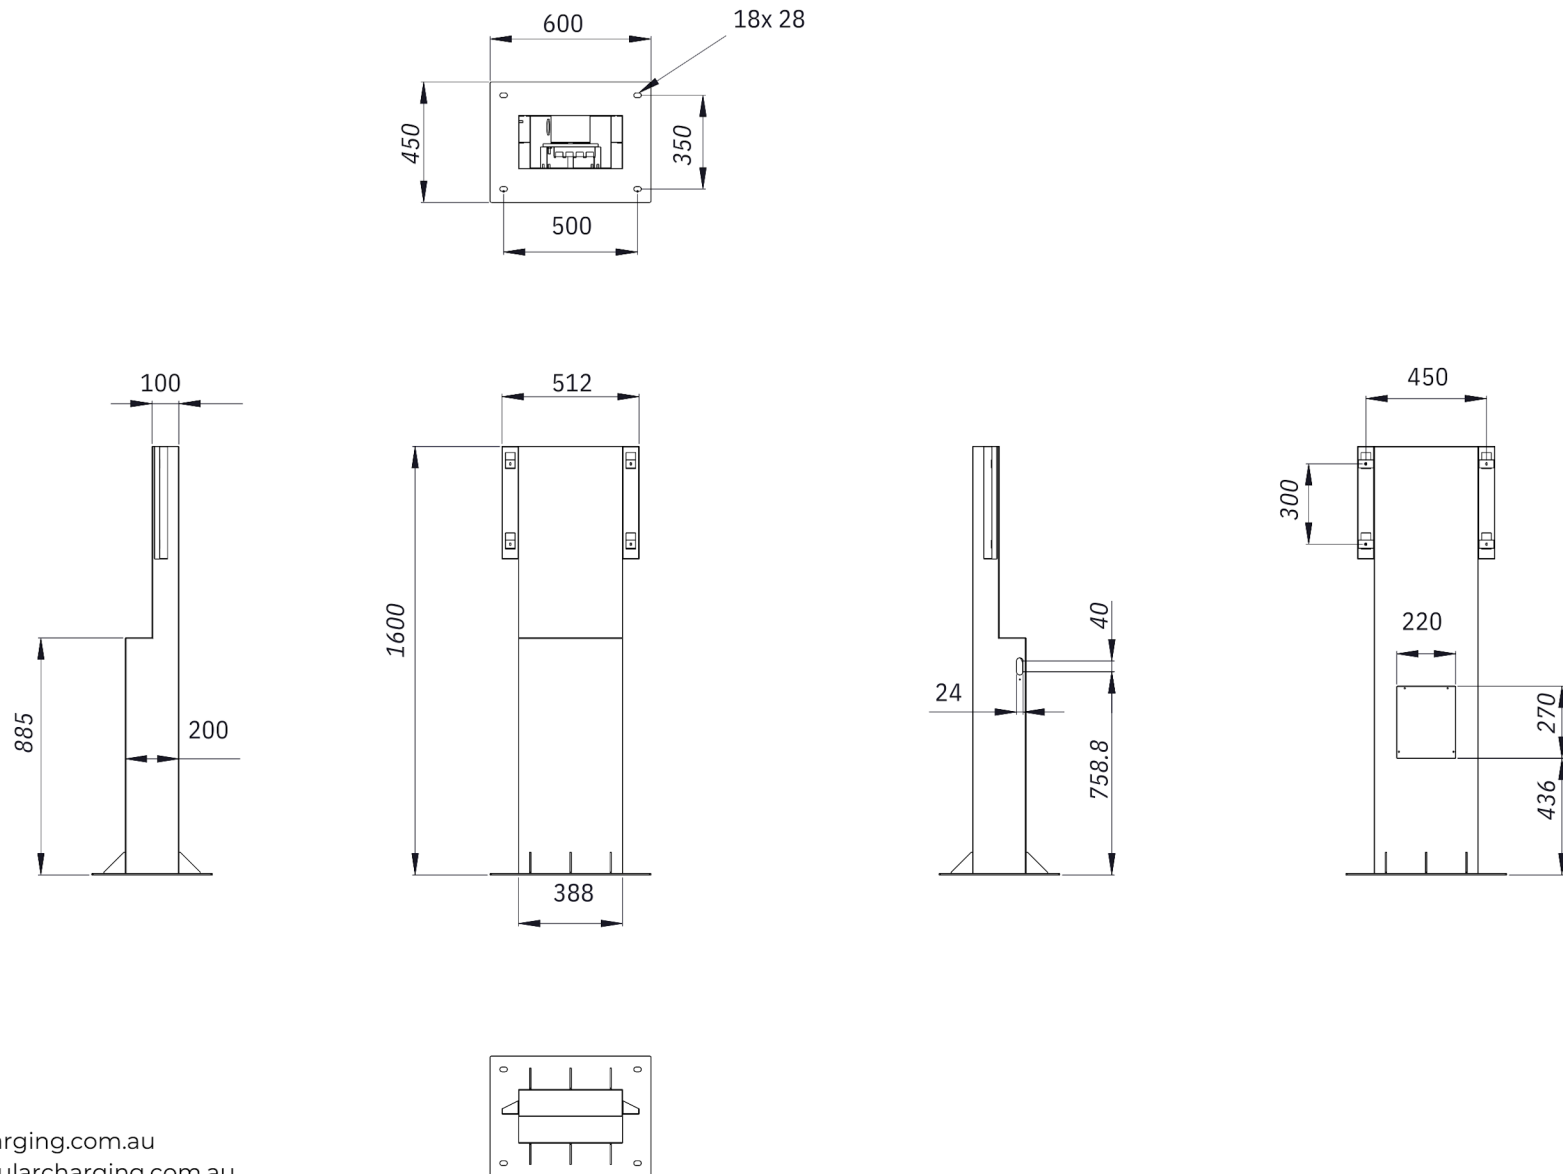

# Ocular Titan 60kW Pedestal

ocularcharging.com.au  
sales@ocularcharging.com.au  
1300 912 650