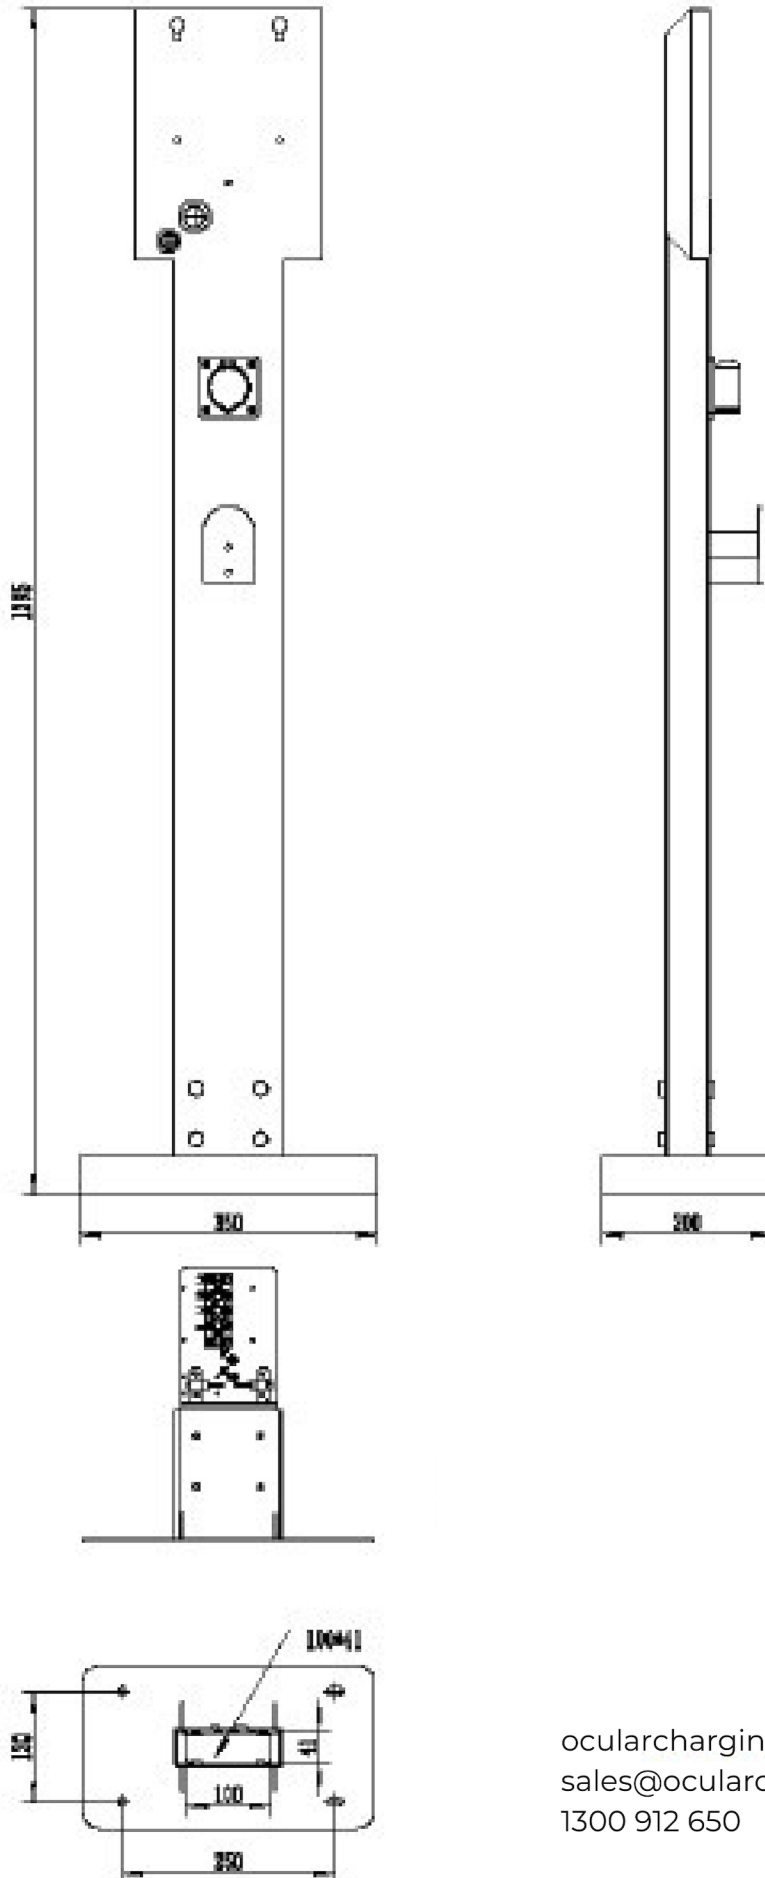

IQ Single Stand Datasheet

ocularcharging.com.au
sales@ocularcharging.com.au
1300 912 650